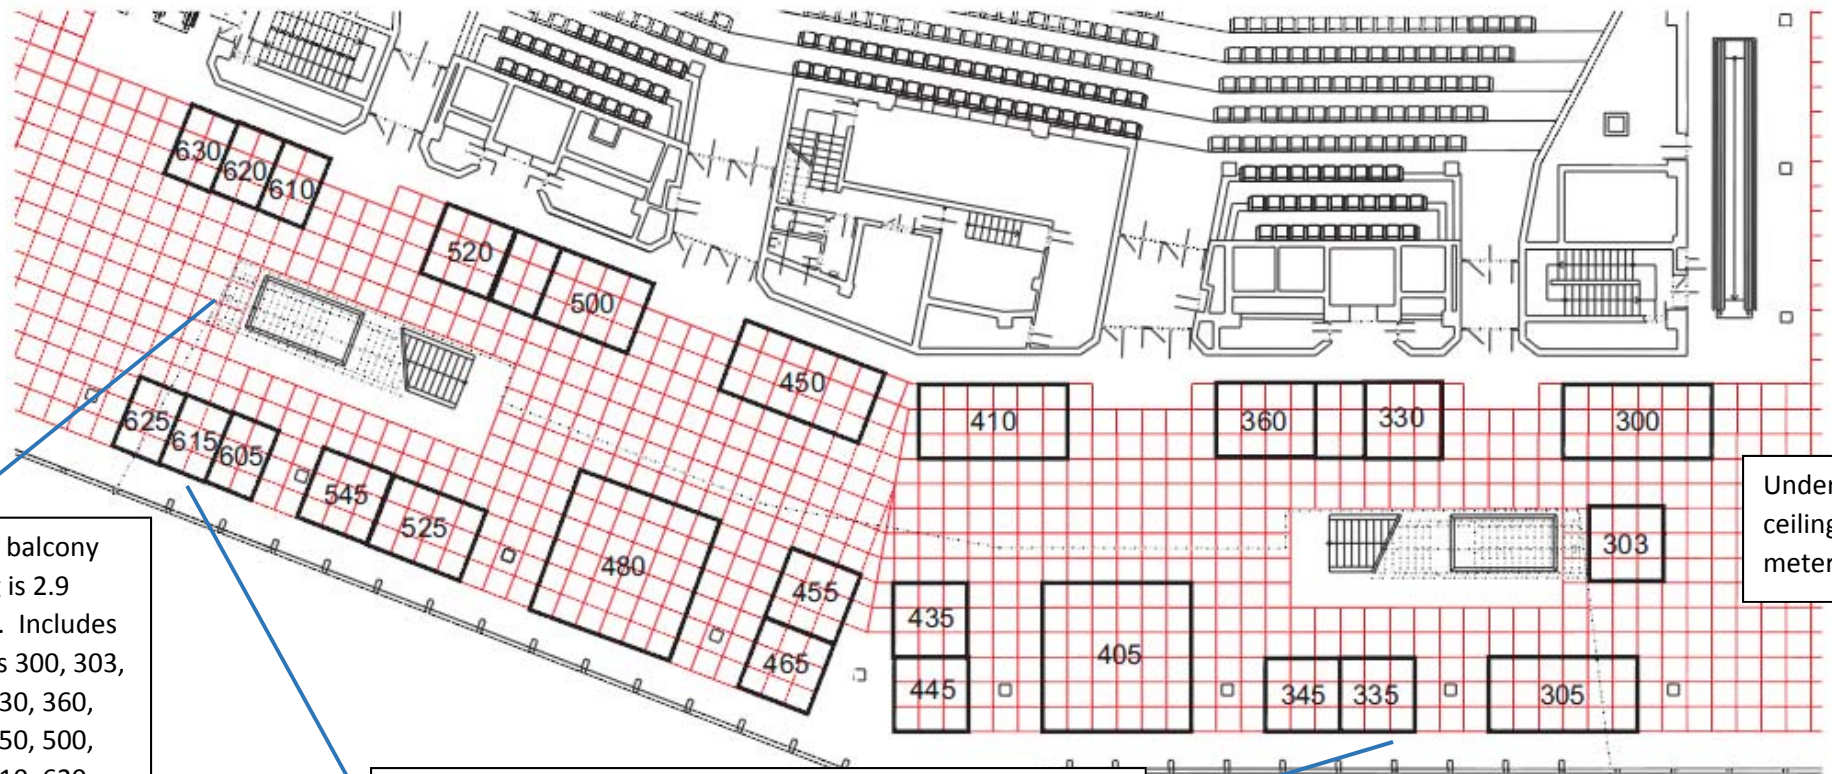

World Sleep Congress 2017 Floorplan

Under balcony ceiling is 2.9 meter. Includes booths 300, 303, 305, 330, 360, 410, 450, 500, 520, 610, 620, and 630.

Atrium ceiling is 11 meter. Includes booths 335, 345, 405, 435, 445, 455, 465, 480, 525, 545, 605, and 615.

Under balcony ceiling is 2.9 meter.

300 –	410 – ResMed	520 – Somnics
303 – Lowenstein	435 – Condor	525 – Inspire
305 –	445 –	545 – Lucimed
330 – Natus	450 – Bioproject	605 – CamNtech Limited
335 –	455 – Ortho Apnea	610 – Arden Innovations
345 – Compumedics	465 –	615 – Cidelec
360 – Somnomedics	480 –	620 – BRPT
405 – Vanda	500 –	625 – Institut für Anaplastologie Berlin
		630 – European Alliance for RLS