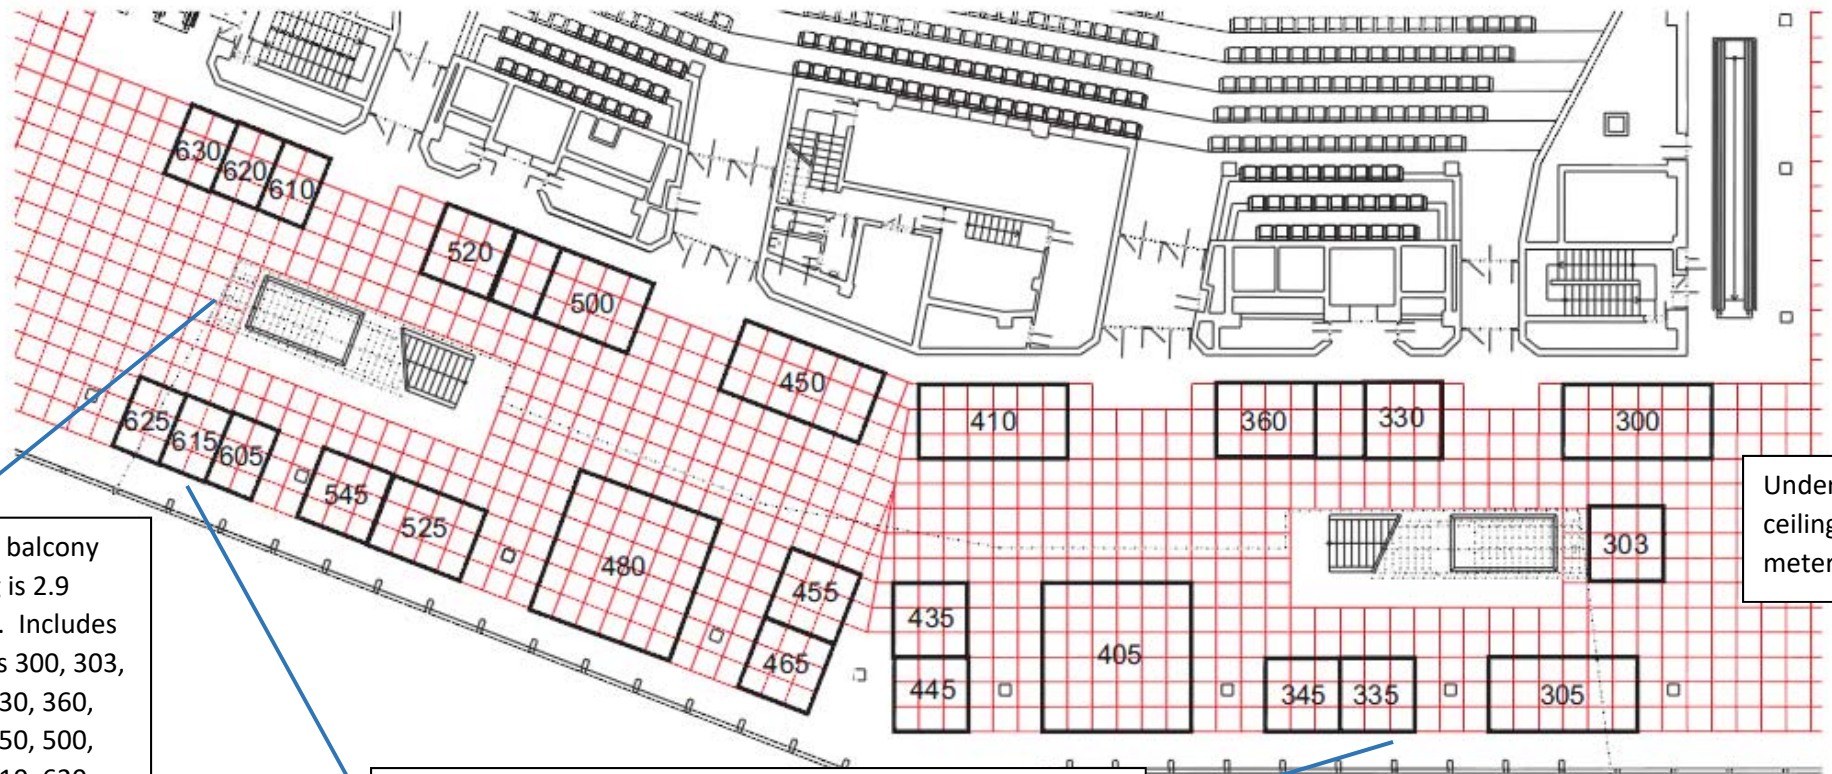

World Sleep Congress 2017 Floorplan

Under balcony ceiling is 2.9 meter. Includes booths 300, 303, 305, 330, 360, 410, 450, 500, 520, 610, 620, and 630.

Atrium ceiling is 11 meter. Includes booths 335, 345, 405, 435, 445, 455, 465, 480, 525, 545, 605, and 615.

Under balcony ceiling is 2.9 meter.

| | | |
|-------------------------|-------------------|--|
| 300 – | 410 – ResMed | 520 – Somnics |
| 303 – Lowenstein | 435 – Condor | 525 – Inspire |
| 305 – | 445 – | 545 – Lucimed |
| 330 – Natus | 450 – Bioproject | 605 – CamNtech Limited |
| 335 – SEFAM Health Tech | 455 – Ortho Apnea | 610 – Arden Innovations |
| 345 – Compumedics | 465 – | 615 – Cidelec |
| 360 – Somnomedics | 480 – | 620 – BRPT |
| 405 – Vanda | 500 – | 625 – Institut für Anaplastologie Berlin |
| | | 630 – European Alliance for RLS |