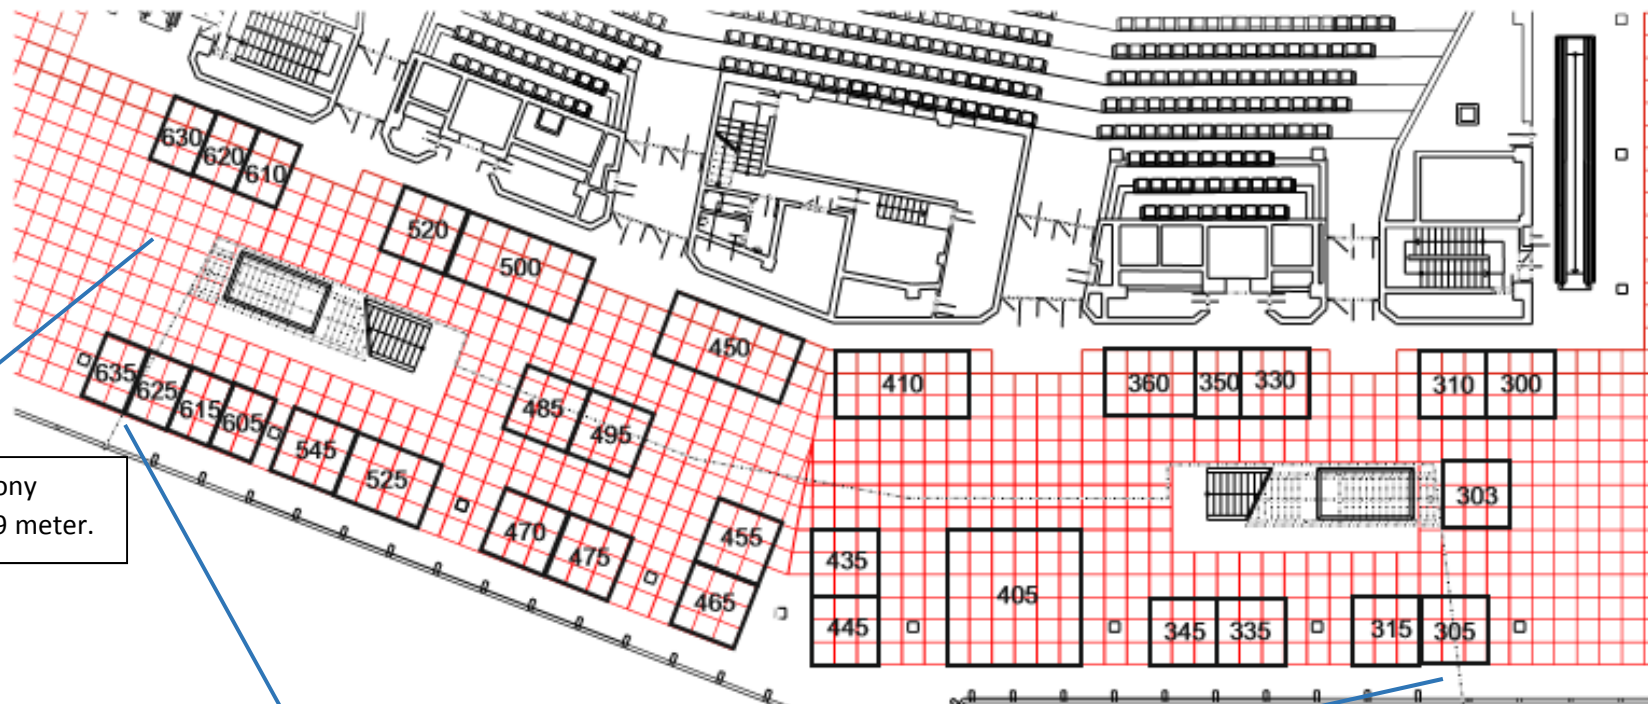

# World Sleep Congress 2017 Floorplan

Under balcony ceiling is 2.9 meter.

Under balcony ceiling is 2.9 meter.

Atrium ceiling is 11 meter.

- 300 – Guangzhou Hypnus Healthcare Company
- 303 – Lowenstein
- 305 – Seven Dreamers
- 310 –
- 315 –
- 330 – Natus
- 335 – SEFAM Health Tech
- 345 – Compumedics
- 350 – Sleep Multimedia
- 360 – Somnomedics
- 405 – Vanda