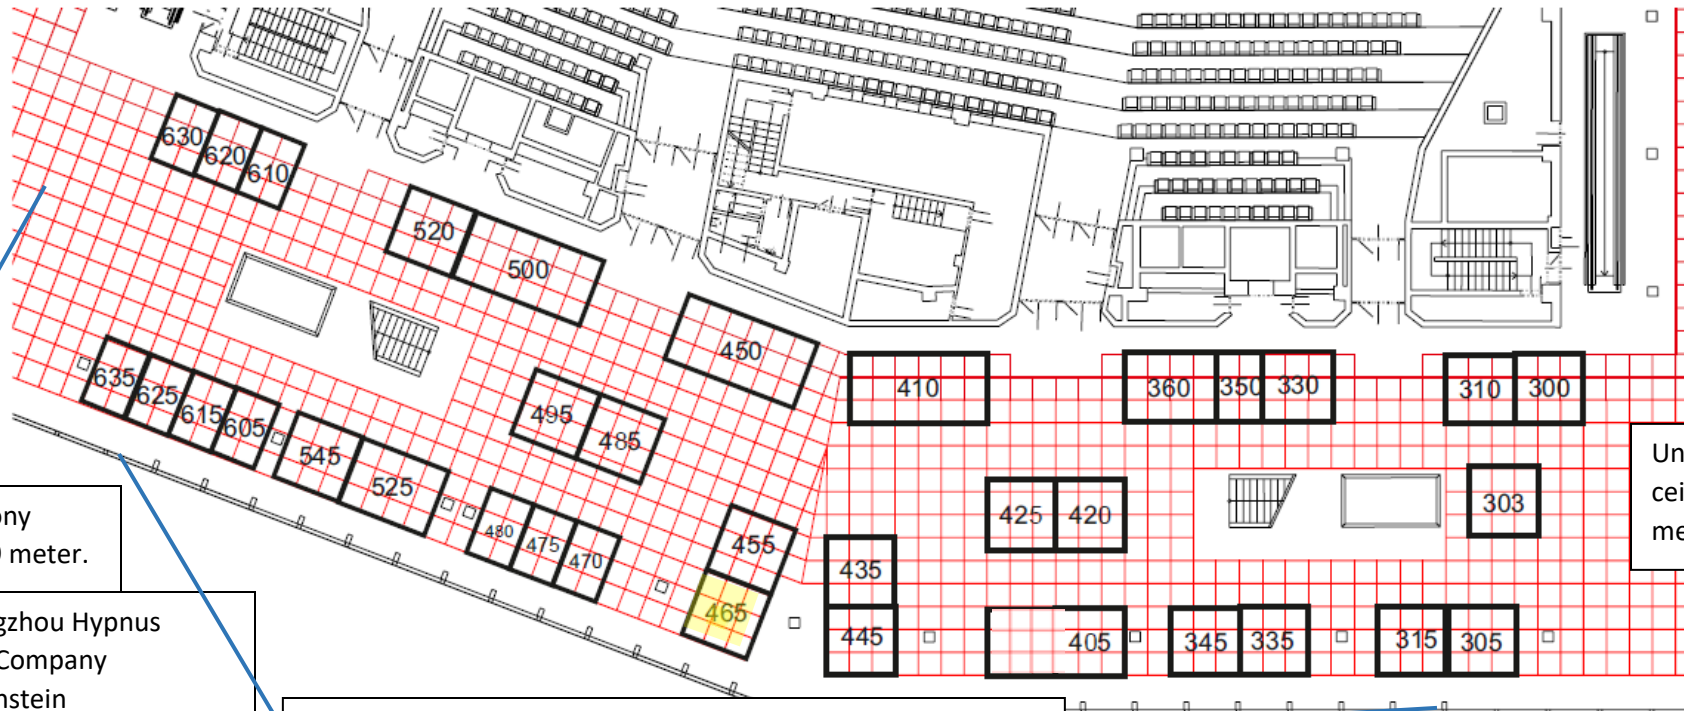

World Sleep Congress 2017 Floorplan

Under balcony ceiling is 2.9 meter.

Under balcony ceiling is 2.9 meter.

Atrium ceiling is 11 meter.

300 – Guangzhou Hypnus Healthcare Company
 303 – Lowenstein
 305 – Seven Dreamers
 310 – Advanced Brain Monitoring
 315 – DyMedix Diagnostics
 330 – Natus
 335 – SEFAM Health Tech
 345 – Compumedics
 350 – Sleep Multimedia
 360 – Somnomedics
 405 – Philips
 420 – MC Technology GmbH
 425 – Phasya